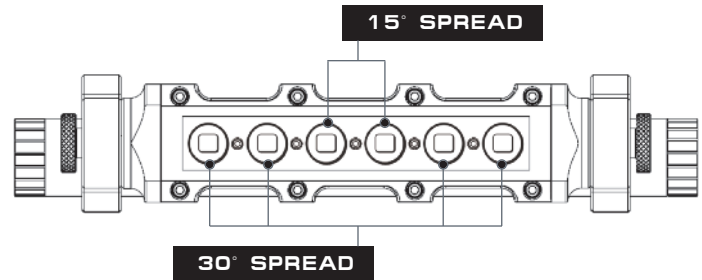

TYR TACTICAL® SHIELD ACCESSORIES

TYR TACTICAL® SHIELD LIGHT

The TYR Tactical® Shield Light is designed to fit on our CQB and MT Shield Systems. The adjustable bracket clamps to the top or side of the shield and can be easily removed.

FEATURES & SPECIFICATIONS:

- Lumens 800
- Two 18650-3350 Rechargeable Batteries
- Battery mAh: 3350
- Battery Voltage: 3.7
- Battery Charging Voltage: 4.2
- Battery Life: 3 Hours
- Wt: 1.6 lbs.
- Dim: 9" W x 4" H
- Light Source Dim: 7.5" W x 2" H

TYR-RBS/SHIELDLIGHT

Shield Sold Separately

The Shield Light System has two programmed degrees of light:

Power Pressure Switch

Modes: Full Bright, Half Bright, Strobe & Off